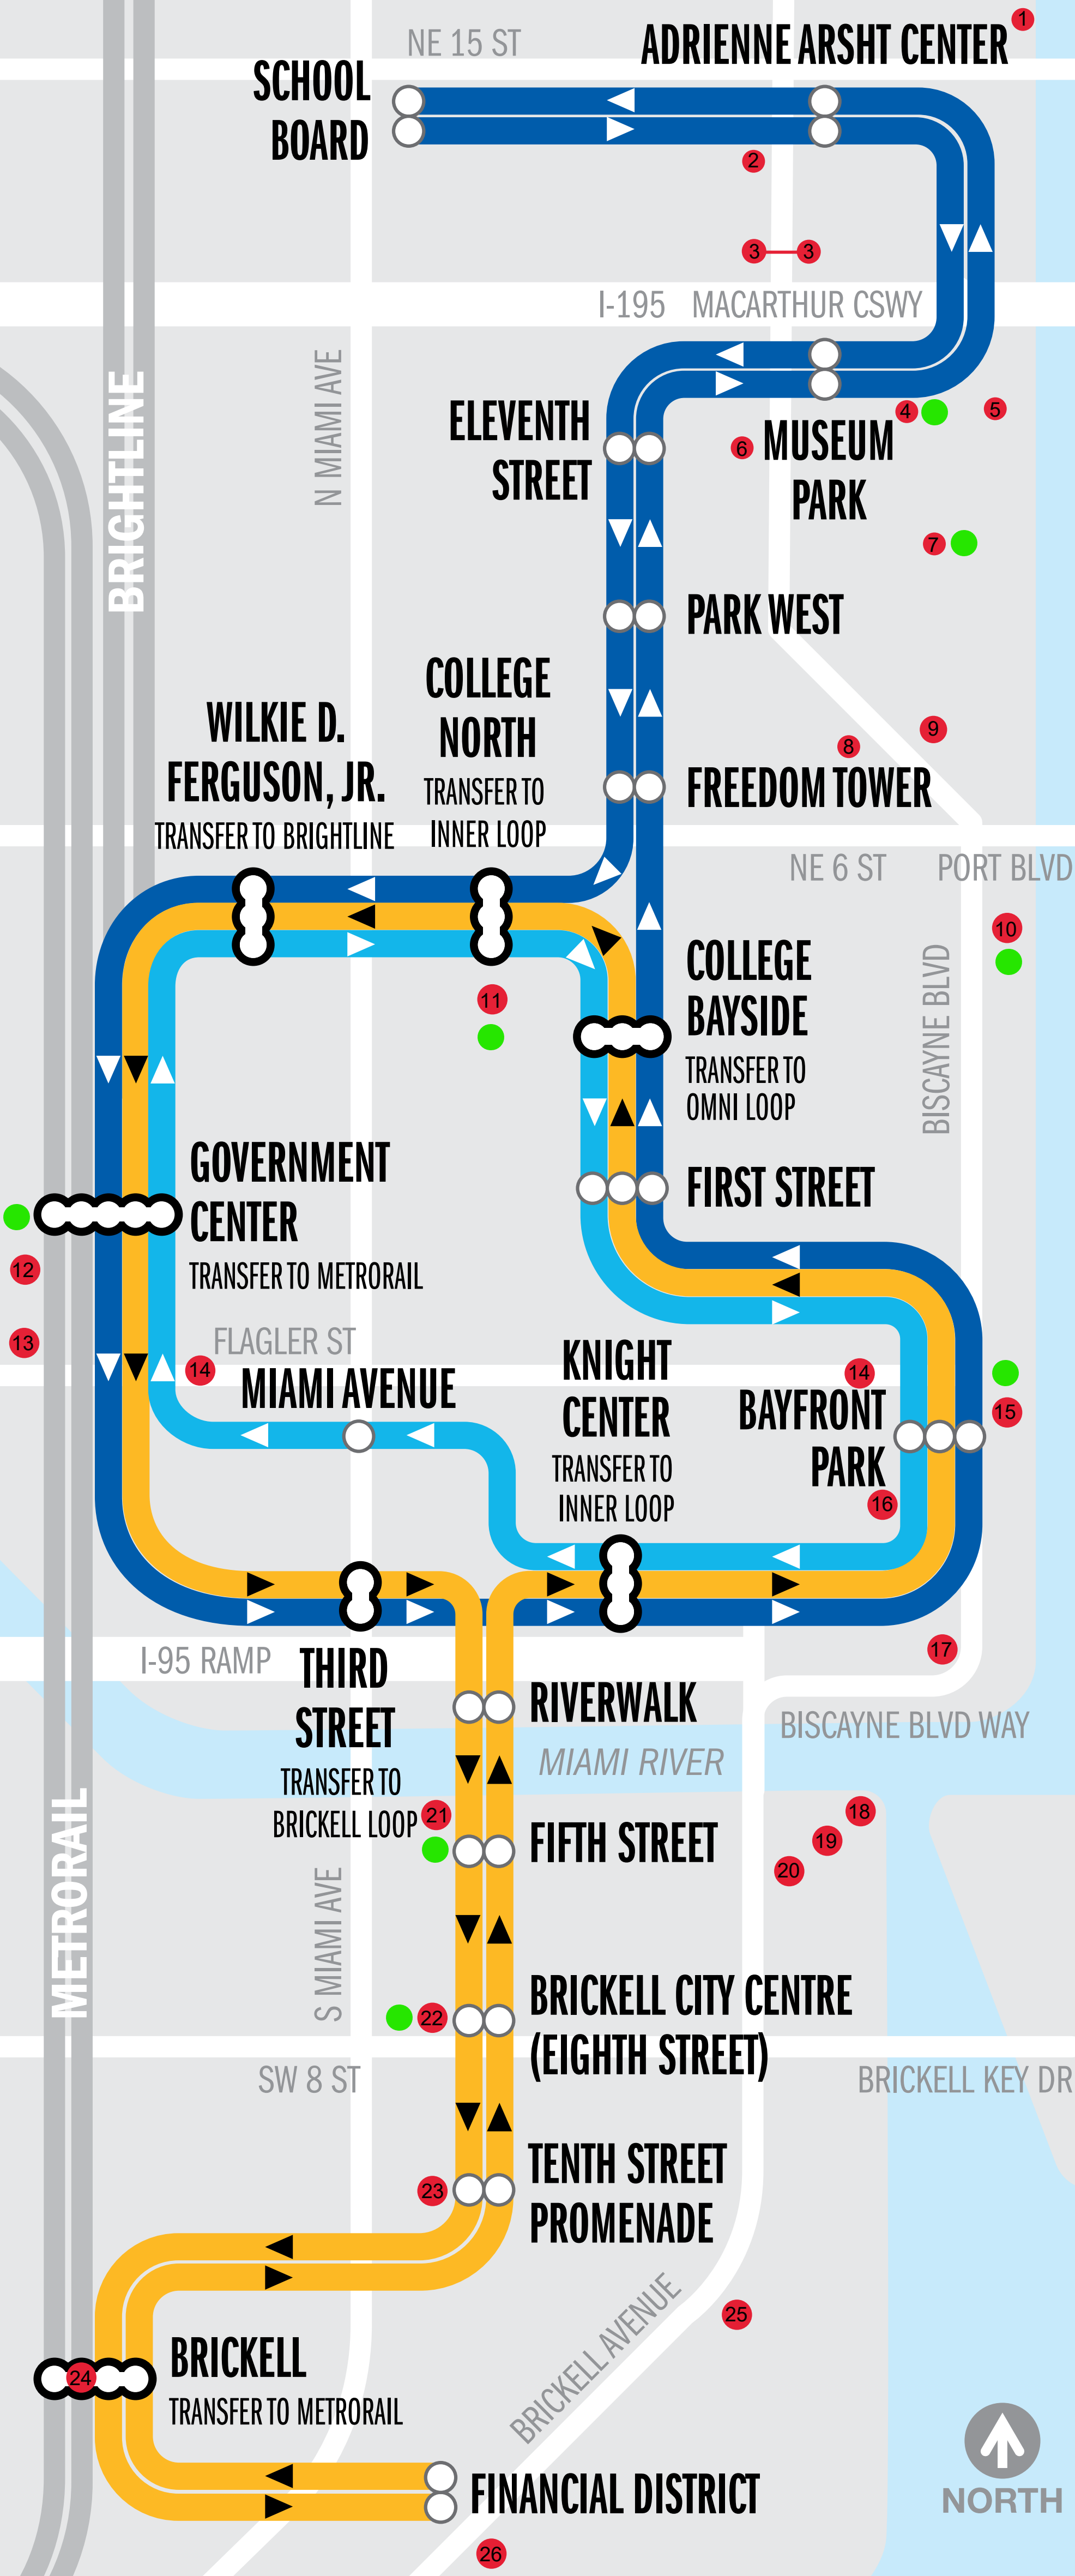

METROMOVER

AUGUST 2018

MIAMI-DADE COUNTY

LEGEND

- OMNI LOOP
- INNER LOOP
- BRICKELL LOOP
- STATION SERVING SINGLE LOOP
- STATION SERVING MULTIPLE LOOPS
- RECOMMENDED TRANSFER STATION
- DIRECTION OF TRAVEL
- METRORAIL & BRIGHTLINE

www.miamidade.gov/transit

INFORMATION : INFORMACION : ENFOMASYON
311 OR 305.468.5900 TTY/FLORIDA RELAY: 711

@GOMIAMIDADE

MDT TRACKER • EASY PAY MIAMI