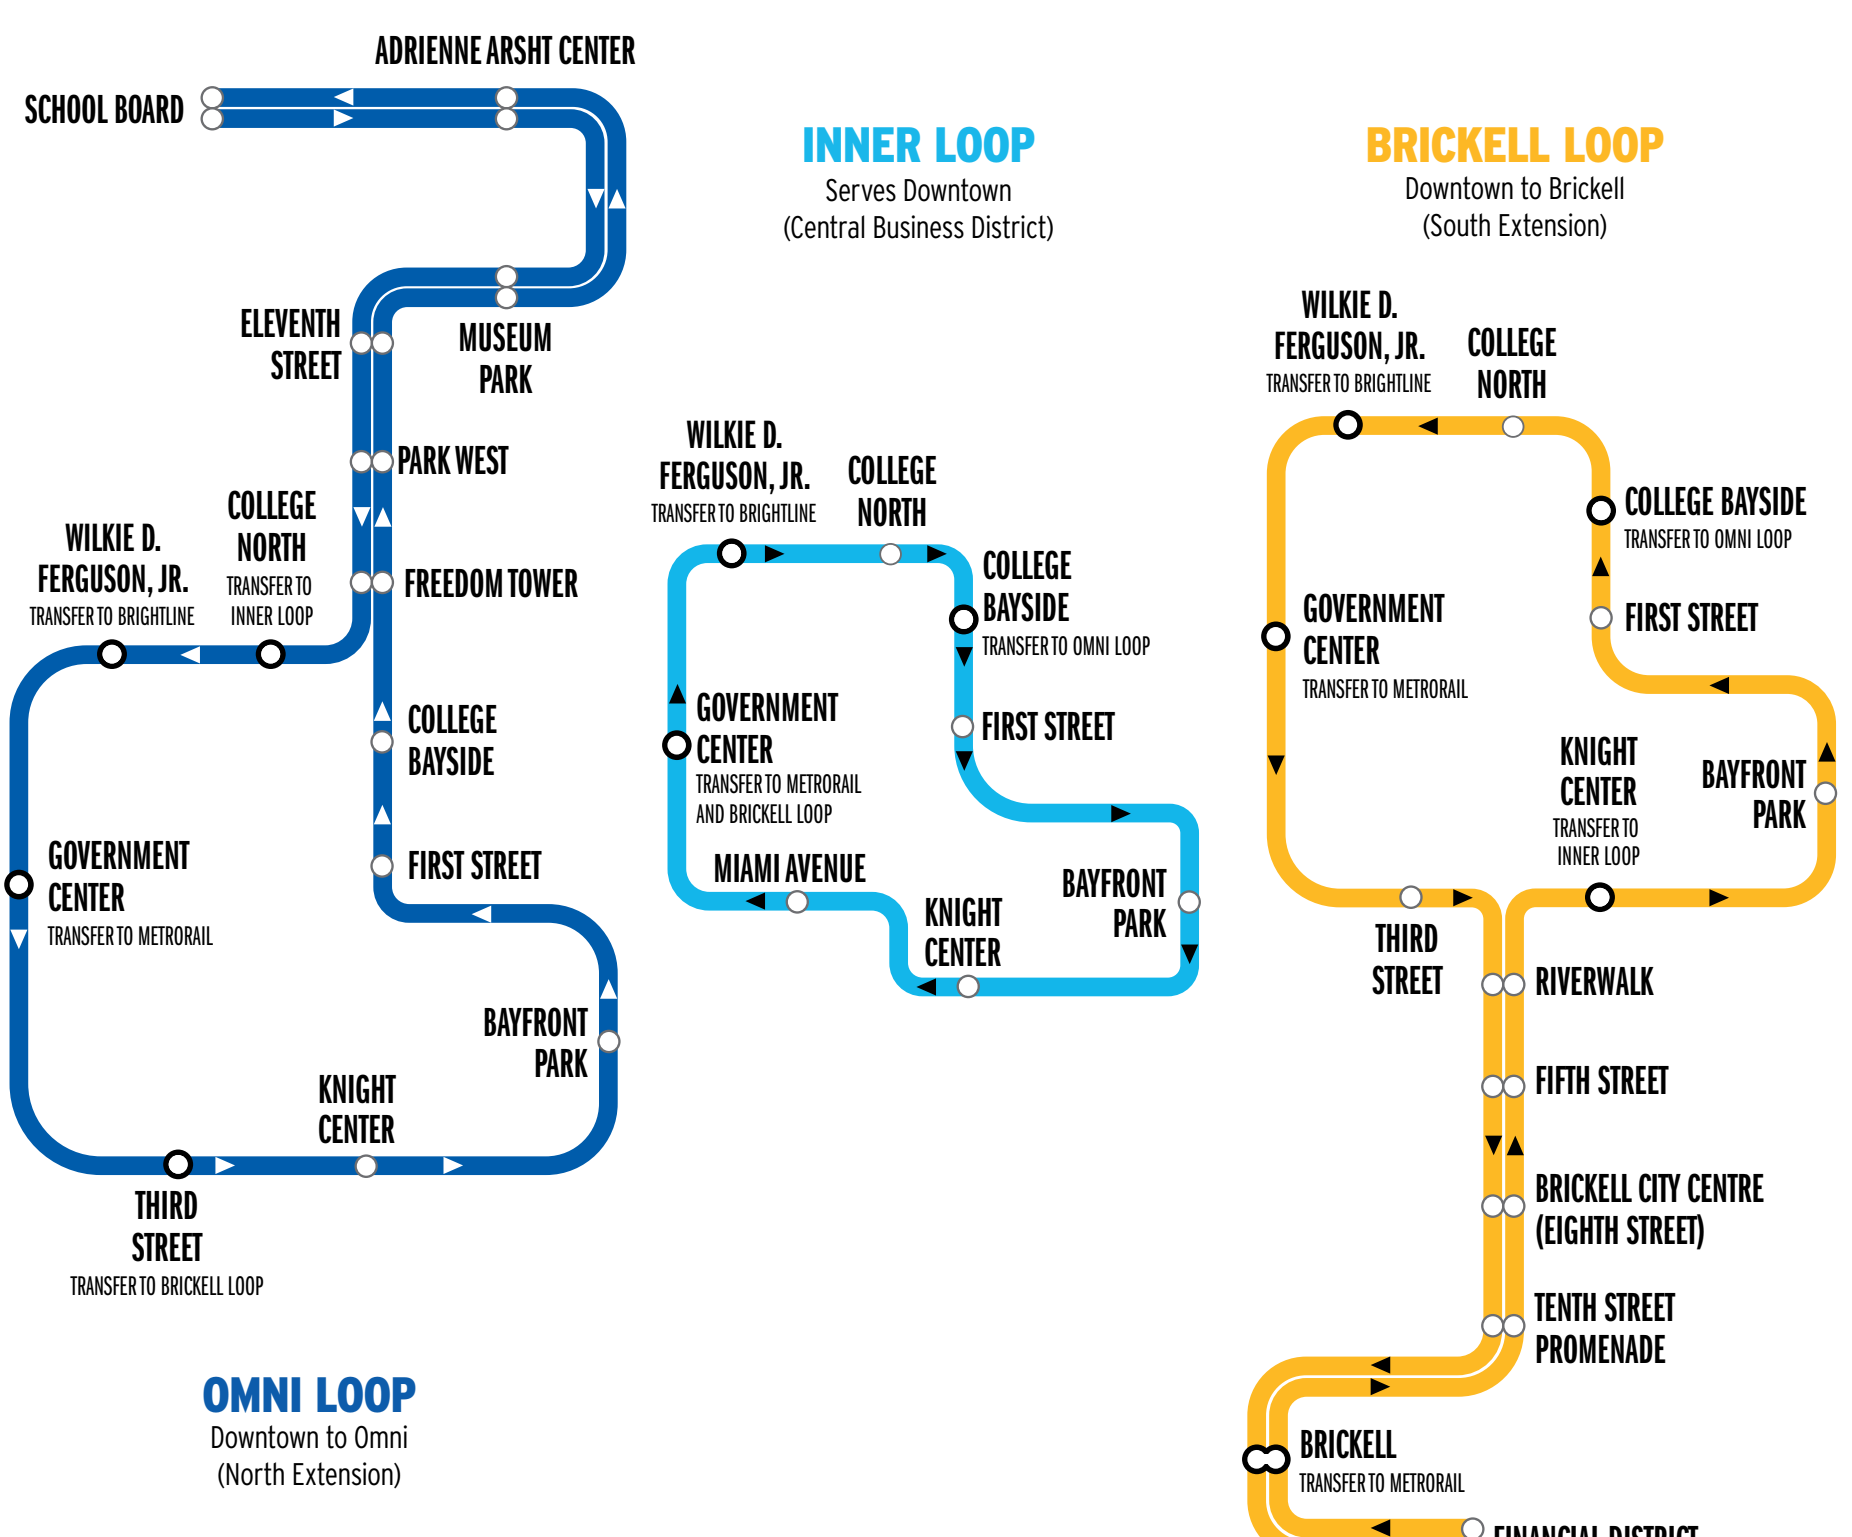

METROMOVER

AUGUST 2018

MIAMI-DADE COUNTY

LEGEND

- OMNI LOOP
- INNER LOOP
- BRICKELL LOOP
- STATION SERVING SINGLE LOOP
- STATION SERVING MULTIPLE LOOPS
- RECOMMENDED TRANSFER STATION
- DIRECTION OF TRAVEL
- METRORAIL & BRIGHTLINE

www.miamidade.gov/transit

INFORMATION : INFORMACION : ENFOMASYON
311 OR 305.468.5900 TTY/FLORIDA RELAY: 711

@GOMIAMIDADE

MDT TRACKER • EASY PAY MIAMI